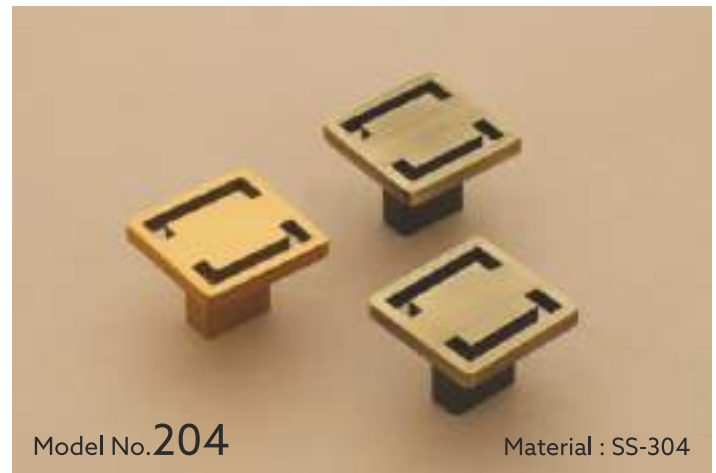

Model No.204

Material : SS-304

Packing
30 Pcs

Finish
PVD Rose Gold, PVD Gold,
CP, AB