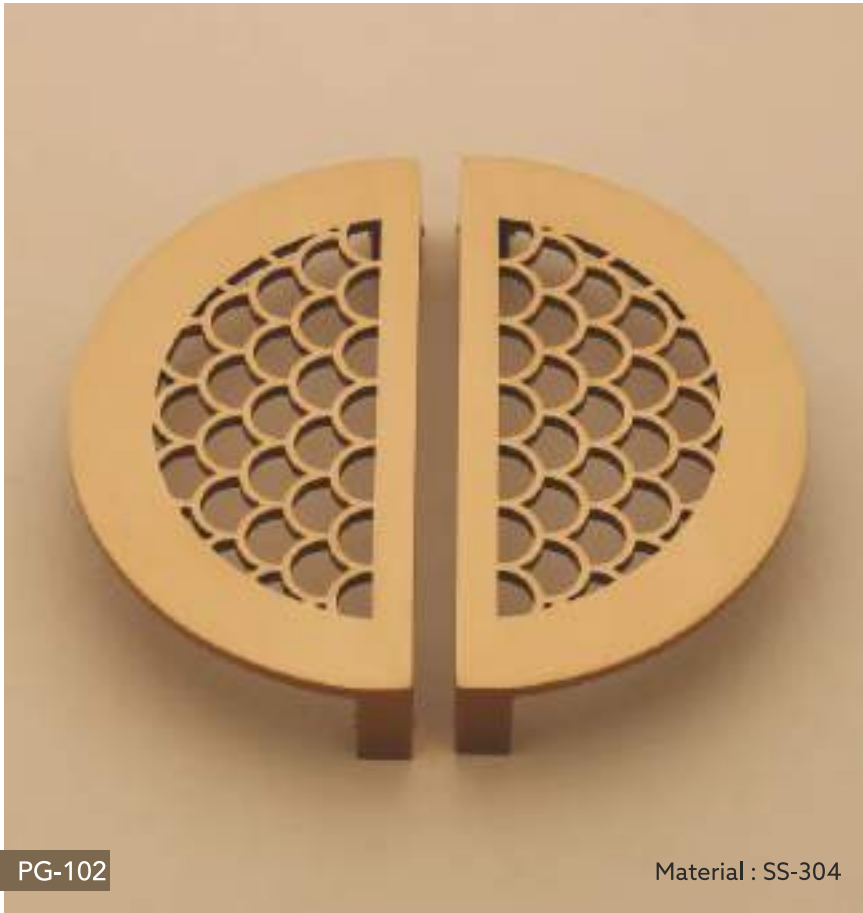

## GLASS DOOR & PULL HANDLE

## Model No. 2004

**Finish**

AB, PVD Gold, PVD Rose Gold

**Size in Inch**

5" 8" — — — —

**Packing Per Box**

1 Set 1 Set — — — —

Material : SS-304