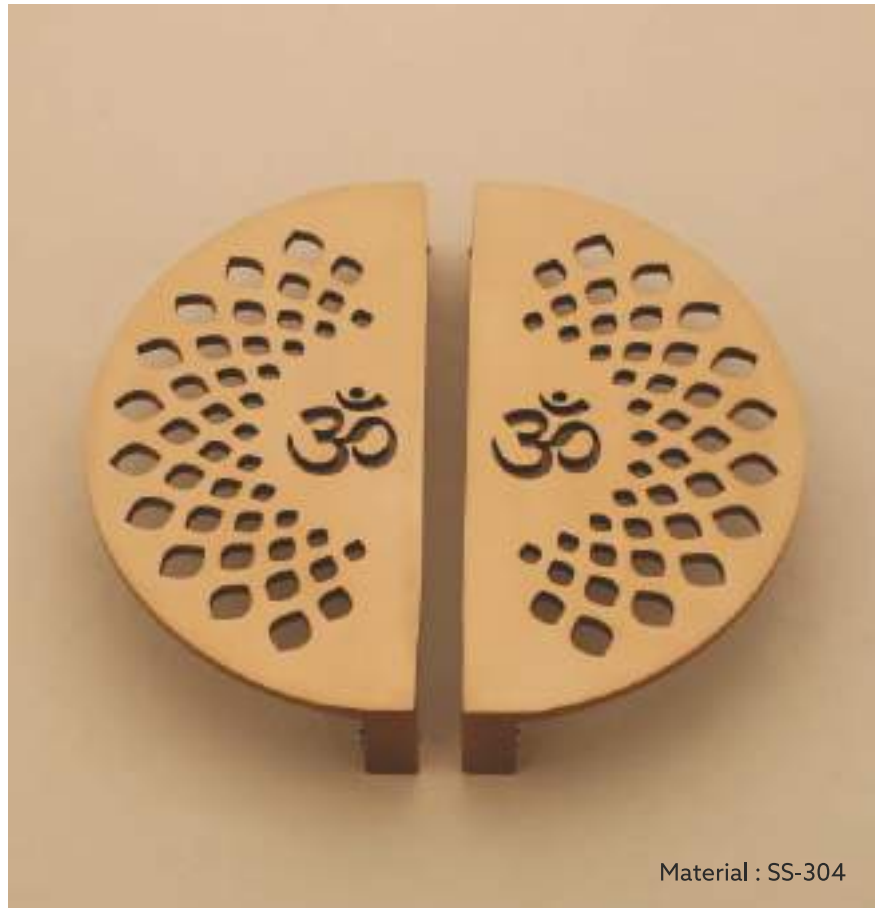

## Model No. 2001

Finish

AB, PVD Gold, PVD Rose Gold

Size in Inch

5" 8" — — — —

Packing Per Box

1 Set 1 Set — — — —

## GLASS DOOR & PULL HANDLE