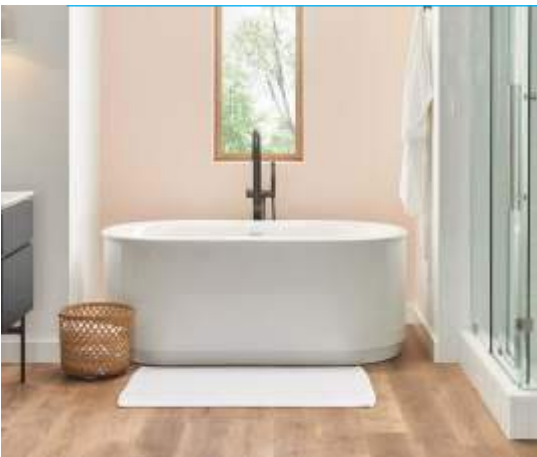

20 MM CPVC
CONCEALED
₹ 580