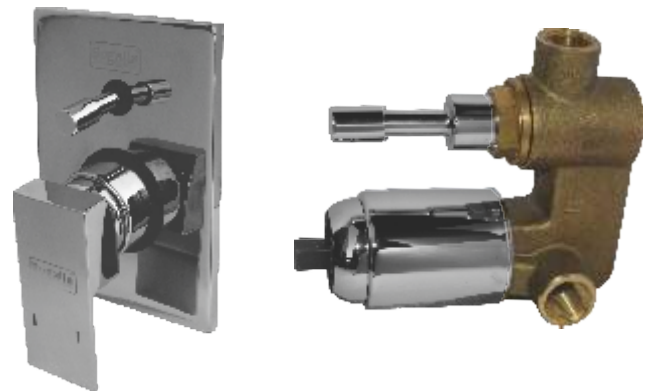

2 WAY ANGLE VALVE
₹ 2460

CONCEALED
15mm ₹ 1920
20mm ₹ 1920

SINK COCK
₹ 2050

SWAN NECK
₹ 2050

SINK MIXER
₹ 4500

WALL MIXER
WITH BEND
₹ 6650

WALL MIXER 3 IN 1
WITH BEND
₹ 7700

12" Pillar Cock
₹ 2520

15" Pillar Cock
₹ 2820

18" Pillar Cock
₹ 3120

Bathware & accessories

FINE SERIES

46mm HIFLOW SINGLE LEVER DIVERTER

₹ 7600

DIVERTER SPOUT

₹ 1400

BIB COCK
₹ 1300

LONG BODY
₹ 1440

PILLAR COCK
₹ 1520

ANGLE VALVE
₹ 1100

2 WAY BIB COCK
₹ 2000

2 WAY ANGLE VALVE
₹ 2000

CONCEALED
15mm ₹ 1520
20mm ₹ 1520

SINK COCK
₹ 2050