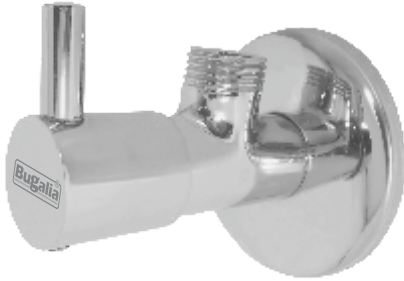

2 WAY BIB COCK
₹ 1220

2 WAY ANGLE VALVE
₹ 1220

CONCEALED 15MM ₹ 1200
CONCEALED 20MM ₹ 1250

SINK COCK
₹ 1220

SWAN NECK
₹ 1220

SINK MIXER
₹ 2950

WALL MIXER
WITH BEND
₹ 4050

WALL MIXER 3 IN 1
WITH BEND
₹ 4750

CPVC CONCEALED
20mm ₹ 760
25mm ₹ 920

HI NECK
PILLAR COCK
₹ 1000

BASIN MIXER
₹ 2950

Bathware & accessories

MINI HIT SERIES

BIB COCK
₹ 790

LONG BODY
₹ 840

PILLAR COCK
₹ 940

ANGLE VALVE
₹ 400

2 WAY BIB COCK
₹ 1100

2 WAY ANGLE VALVE
₹ 1100

CONCEALED 15MM ₹ 1100
CONCEALED 20MM ₹ 1150

SINK COCK
₹ 1100

SWAN NECK
₹ 1100

SINK MIXER
₹ 2800

WALL MIXER
WITH BEND
₹ 3950