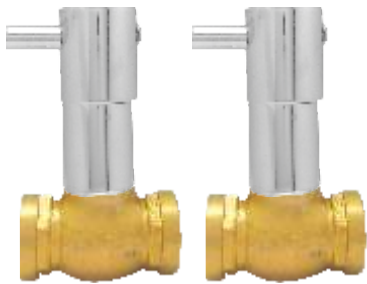

WALL MIXER 3 IN 1
WITH BEND
₹ 4600

CPVC CONCEALED
20mm ₹ 680
25mm ₹ 820

HI NECK
PILLAR COCK
₹ 980

BASIN MIXER
₹ 2800

ECONOMY RANGE

Bathing luxury like never before

Experience The Beauty Of Simplicity

ECONOMY RANGE

TURBO SERIES

Nozzle Cock
₹ 510

Washing Machine Cock
₹ 510

BIB COCK
₹ 500

LONG BODY
₹ 540

PILLAR COCK
₹ 600

ANGLE VALVE
₹ 340

2 WAY BIB COCK
₹ 930

2 WAY ANGLE VALVE
₹ 930

CONCEALED 15mm ₹ 780
CONCEALED 20mm ₹ 830

SINK COCK
₹ 810

SWAN NECK
₹ 860

SINK MIXER
₹ 2140

WALL MIXER
₹ 3060

WALL MIXER 3 IN 1
₹ 3710

15MM CPVC CONCEALED ₹ 580
20MM CPVC CONCEALED ₹ 710

HI NECK PILLAR COCK
₹ 900

BASIN MIXER
₹ 2140

ECONOMY RANGE

VIGNET SERIES

NOZZLE COCK
₹ 510

WASHING COCK
₹ 510

BIB COCK
₹ 570

LONG BODY
₹ 600