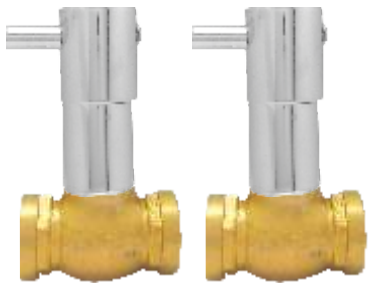

CONCEALED 15MM ₹ 1120
CONCEALED 20 MM ₹ 1170

SINK COCK
₹ 1120

SWAN NECK
₹ 1120

SINK MIXER
₹ 2850

WALL MIXER WITH BEND
₹ 3700

WALL MIXER 3 IN 1 WITH BEND
₹ 4600

CPVC CONCEALED
20mm ₹ 680
25mm ₹ 820

HI NECK PILLAR COCK
₹ 980

BASIN MIXER
₹ 2800

TIPTOP SERIES

Nozzle Cock
20mm/25mm
₹ 860

Nozzle Cock
₹ 640

Washing Machine Cock
₹ 640

BIB COCK
₹ 550

LONG BODY
₹ 600

PILLAR COCK
₹ 720

ANGLE VALVE
₹ 400

2 WAY BIB COCK
₹ 1100

2 WAY ANGLE VALVE
₹ 1100

CONCEALED 15MM ₹ 1100
CONCEALED 20MM ₹ 1150

SINK COCK
₹ 1100

SWAN NECK
₹ 1100

SINK MIXER
₹ 2800

WALL MIXER
WITH BEND
₹ 3950