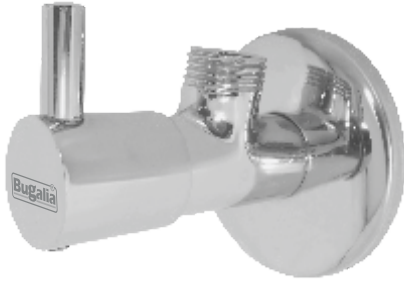

CONCEALED 15MM ₹ 1120
CONCEALED 20 MM ₹ 1170

SINK COCK
₹ 1120

SWAN NECK
₹ 1120

SINK MIXER
₹ 2850

WALL MIXER WITH BEND
₹ 3700

WALL MIXER 3 IN 1 WITH BEND
₹ 4600

CPVC CONCEALED
20mm ₹ 680
25mm ₹ 820

HI NECK PILLAR COCK
₹ 980

BASIN MIXER
₹ 2800

TIPTOP SERIES

Nozzle Cock
20mm/25mm
₹ 860

Nozzle Cock
₹ 640

Washing Machine Cock
₹ 640

BIB COCK
₹ 550

LONG BODY
₹ 600

PILLAR COCK
₹ 720

ANGLE VALVE
₹ 400

2 WAY BIB COCK
₹ 1100

2 WAY ANGLE VALVE
₹ 1100

CONCEALED 15MM ₹ 1100
CONCEALED 20MM ₹ 1150

SINK COCK
₹ 1100

SWAN NECK
₹ 1100

SINK MIXER
₹ 2800

WALL MIXER
WITH BEND
₹ 3950