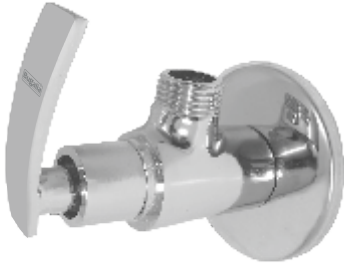

HI NECK
PILLAR COCK
₹ 1080

BASIN MIXER
₹ 3200

Bathware & accessories

SUPER SERIES

BIB COCK
₹ 840

LONG BODY
₹ 880

PILLAR COCK
₹ 920

ANGLE VALVE
₹ 840

2 WAY BIB COCK
₹ 1220

2 WAY ANGLE VALVE
₹ 1220

CONCEALED
15mm ₹ 1200
20mm ₹ 1250

SINK COCK
₹ 1220

SWAN NECK
₹ 1220

SINK MIXER
₹ 3000

WALL MIXER
WITH BEND
₹ 4150

WALL MIXER 3 IN 1
WITH BEND
₹ 4850

CPVC CONCEALED
20mm ₹ 760
25 mm ₹ 920

HI NECK
PILLAR COCK
₹ 1000

BASIN MIXER
₹ 3000

HOLLY SERIES

BIB COCK
₹ 820

LONG BODY
₹ 860

PILLAR COCK
₹ 900

ANGLE VALVE
₹ 820

2 WAY BIB COCK
₹ 1220

2 WAY ANGLE VALVE
₹ 1220

CONCEALED 15MM ₹ 1200
CONCEALED 20MM ₹ 1250

SINK COCK
₹ 1220

SWAN NECK
₹ 1220

SINK MIXER
₹ 2950

WALL MIXER
WITH BEND
₹ 4050

WALL MIXER 3 IN 1
WITH BEND
₹ 4750