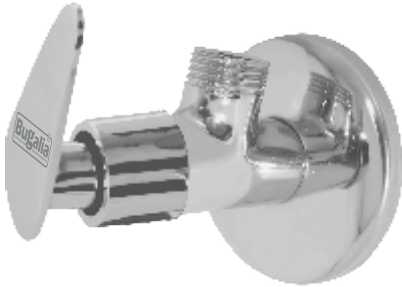

PILLAR COCK
₹ 830

ANGLE VALVE
₹ 580

2 WAY BIB COCK
₹ 1200

2 WAY ANGLE VALVE
₹ 1200

CONCEALED
15 mm ₹ 1170
20 mm ₹ 1220

SINK COCK
₹ 1200

SWAN NECK
₹ 1200

SINK MIXER
₹ 2900

Nozzle Cock
₹ 640

Washing Machine Cock
₹ 640

BIB COCK
₹ 670

LONG BODY
₹ 720

PILLAR COCK
₹ 830

ANGLE VALVE
₹ 400

2 WAY BIB COCK
₹ 1120

2 WAY ANGLE VALVE
₹ 1120

CONCEALED 15MM ₹ 1120
CONCEALED 20 MM ₹ 1170

SINK COCK
₹ 1120

SWAN NECK
₹ 1120

SINK MIXER
₹ 2850

WALL MIXER WITH BEND
₹ 3700

WALL MIXER 3 IN 1 WITH BEND
₹ 4600

CPVC CONCEALED
20mm ₹ 680
25mm ₹ 820

HI NECK PILLAR COCK
₹ 980