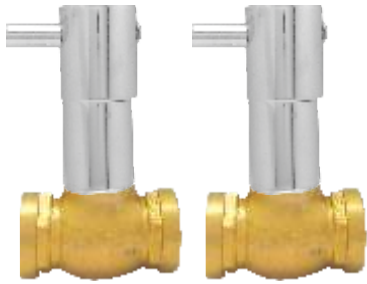

2 WAY BIB COCK
₹ 1220

2 WAY ANGLE VALVE
₹ 1220

CONCEALED 15MM ₹ 1200
CONCEALED 20MM ₹ 1250

SINK COCK
₹ 1220

SWAN NECK
₹ 1220

SINK MIXER
₹ 2950

WALL MIXER
WITH BEND
₹ 4050

WALL MIXER 3 IN 1
WITH BEND
₹ 4750

CPVC CONCEALED
20mm ₹ 760
25mm ₹ 920

HI NECK
PILLAR COCK
₹ 1000

BASIN MIXER
₹ 2950

Bathware & accessories

MINI HIT SERIES

BIB COCK
₹ 790

LONG BODY
₹ 840

PILLAR COCK
₹ 940

ANGLE VALVE
₹ 400

2 WAY BIB COCK
₹ 1100

2 WAY ANGLE VALVE
₹ 1100

CONCEALED 15MM ₹ 1100
CONCEALED 20MM ₹ 1150

SINK COCK
₹ 1100

SWAN NECK
₹ 1100

SINK MIXER
₹ 2800

WALL MIXER
WITH BEND
₹ 3950